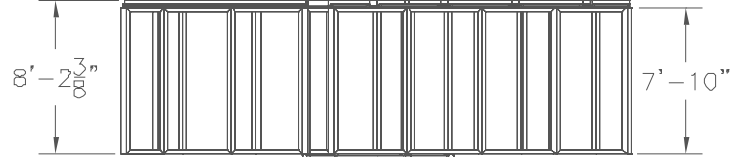

72' x 41' - Room Grouping

**Searle Exhibit Technologies**  
8459 Castlewood Dr. - Suite C  
Indianapolis, IN 46250 - 4581

salesandinfo@getsetonline.com  
866-913-0999  
fax 317-915-1736