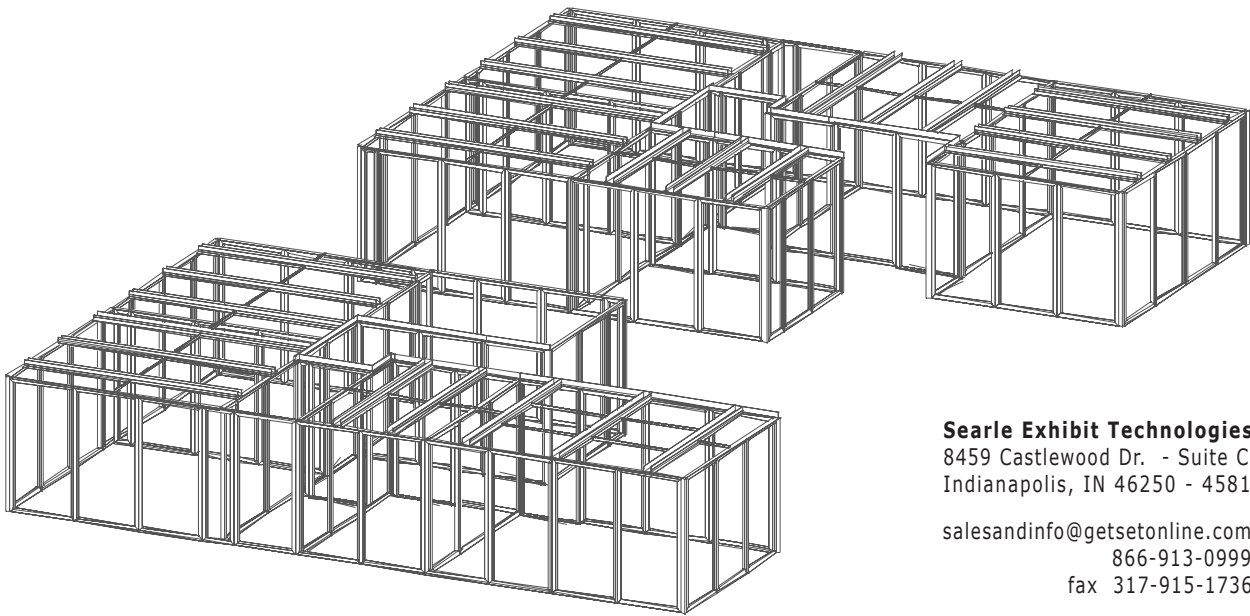

72' x 41' - Room Grouping

**Searle Exhibit Technologies**  
8459 Castlewood Dr. - Suite C  
Indianapolis, IN 46250 - 4581

salesandinfo@getsetonline.com  
866-913-0999  
fax 317-915-1736